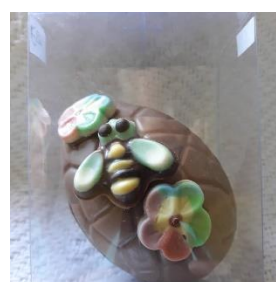

30	Chunky Bunny with carrot	small	8.00 cm	30.00
31	Flopsy Bunny	small	8.00 cm	30.00
32	Chunky Crouching Bunny	med	10 cm	40.00

Extra eggs, bunnies or chocolate novelties of your choice may be added to the items above. The price will change according to the clients' additions.

DIABETIC EASTER EGGS AND NOVELTIES TO ORDER – sweetened with Maltitol. Available in Milk and Dark de Luxe Belgian chocolate.

View our novelty chocolates on Facebook [.com/chocsensehilton](https://www.facebook.com/chocsensehilton) or www.chocolatesensationshilton.wordpress.com

whatsapp: 071 684 8026 or 076 385 2291

Email: chocsensations@gmail.com